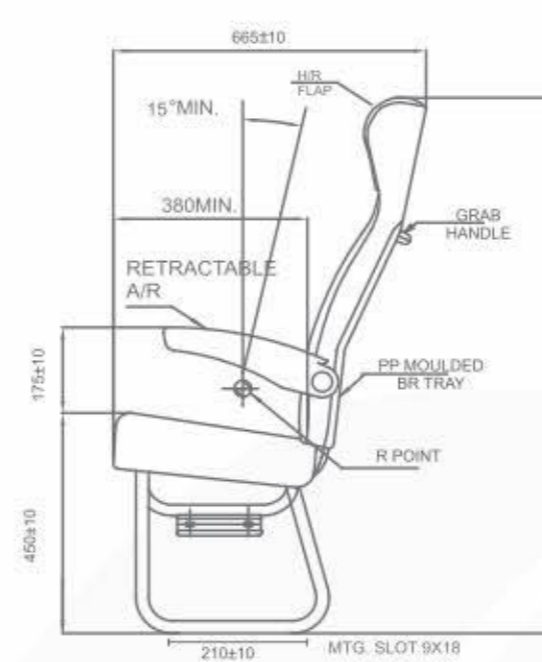

DESIGNED FOR
Luxury And Comfort

SALIENT FEATURES

PPCP Injection Moulded Back Cover.
Retractable Armrest.
Best Suited for intercity buses in 2X2 and 2X3 configuration.

OPTIONAL FEATURES

Lap Belt
Seat available with
different torso angle

INCLUDES

Magazine Pouch, Grab Handle, Coat Hanger
Bottle Holder, Tubular Footrest, Headrest Flap Cover

NOVEL

Disclaimer: Actual product may vary as part of continuous improvement.

DESIGNED FOR
Luxury And Comfort