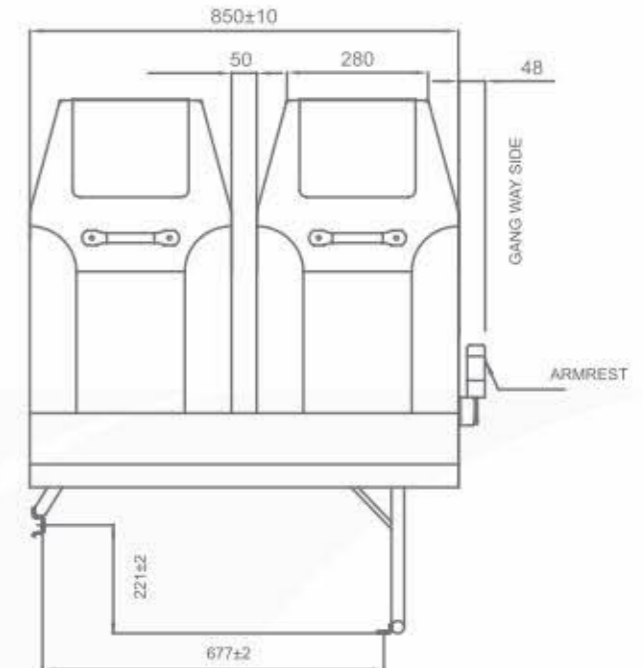

DESIGNED FOR
Luxury And Comfort

SALIENT FEATURES

PPCP Injection Moulded Back Cover.
Retractable Armrest.
Best Suited for intercity buses in 2X2 and 2X3 configuration.

OPTIONAL FEATURES

Lap Belt
Seat available with
different torso angle

INCLUDES

Magazine Pouch, Grab Handle, Coat Hanger
Bottle Holder, Tubular Footrest, Headrest Flap Cover

NOVEL

Disclaimer: Actual product may vary as part of continuous improvement.

DESIGNED FOR
Luxury And Comfort