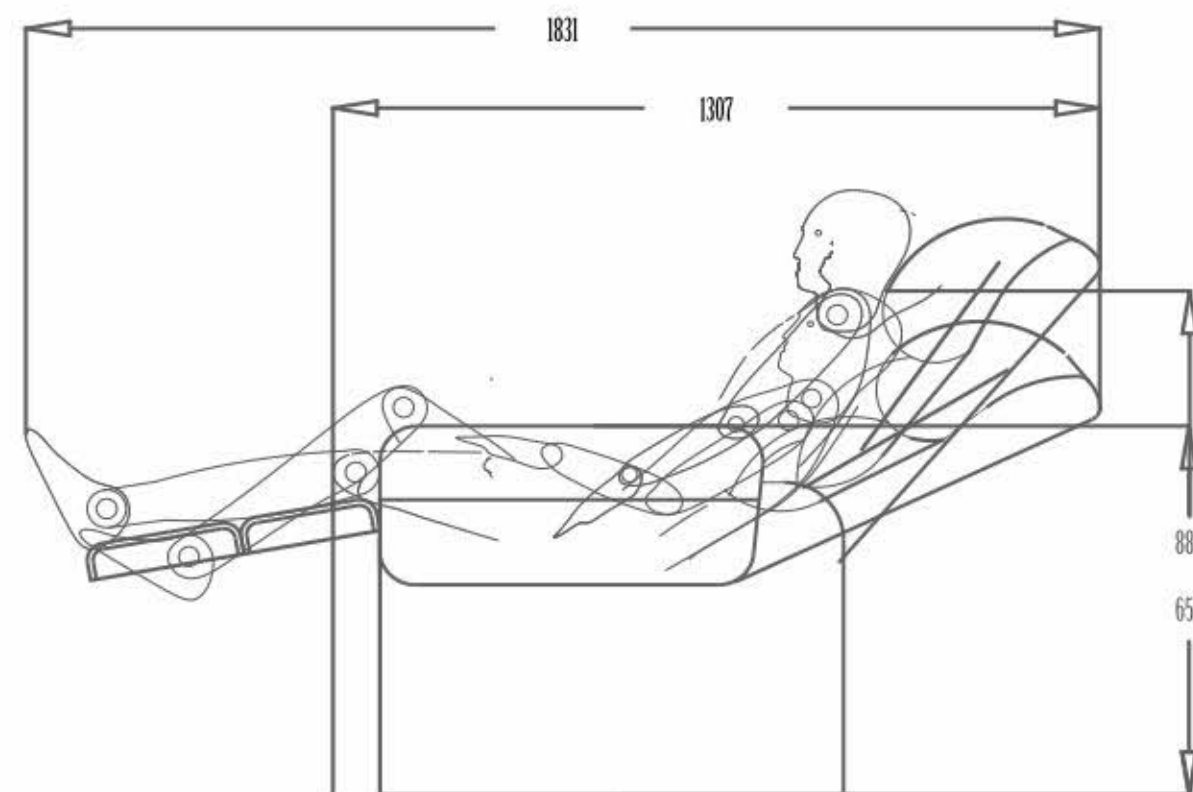

Royale

- Luxurious Reclining.
- Seat size available from CTC 30" to 36"
- Motorized Recliner.
- Non-Motorized Recliner.
- Fixed Sofas.

Designed For
Luxury And Comfort

Mandatory Requirement: Flooring to be of 3" concrete with 1" of IPS