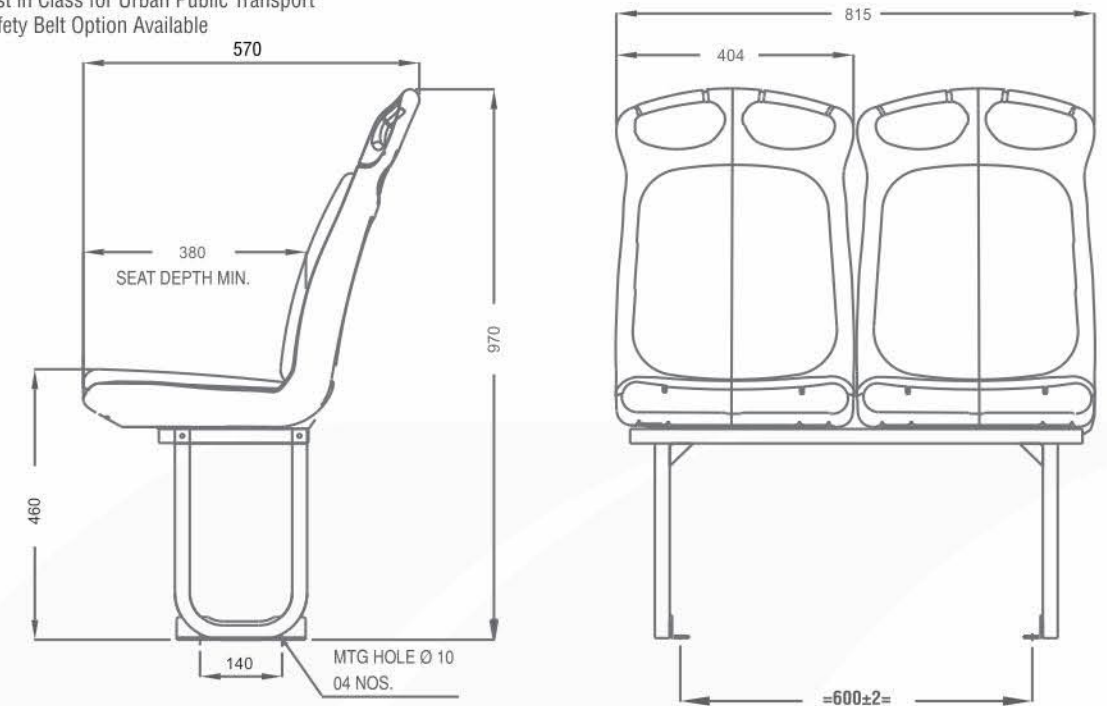

#### SALIENT FEATURES

- Foam Padded Back Rest & Cushion
- Option with PVC/Fabric
- Inbuilt Grab Handle
- Best in Class for Urban Public Transport
- Safety Belt Option Available

#### OPTIONAL FEATURES

Available in size: 815mm & 865mm

Disclaimer: Actual product may vary as part of continuous improvement.