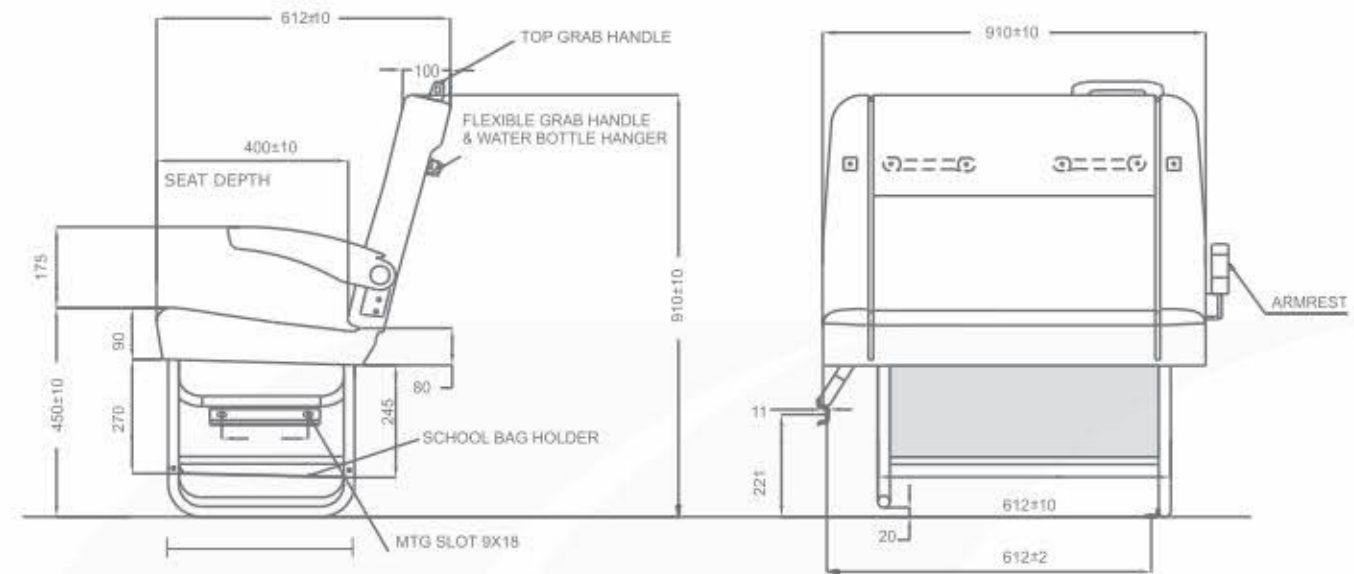

DESIGNED FOR
Luxury And Comfort

ARMOR

SALIENT FEATURES

Leather Upholestry
Retractable Armrest

INCLUDES

Grab Handle
Tooth Guard
Bag Holder
Soft Grab Handle to avoid injury

OPTIONAL FEATURES

Lap Belt