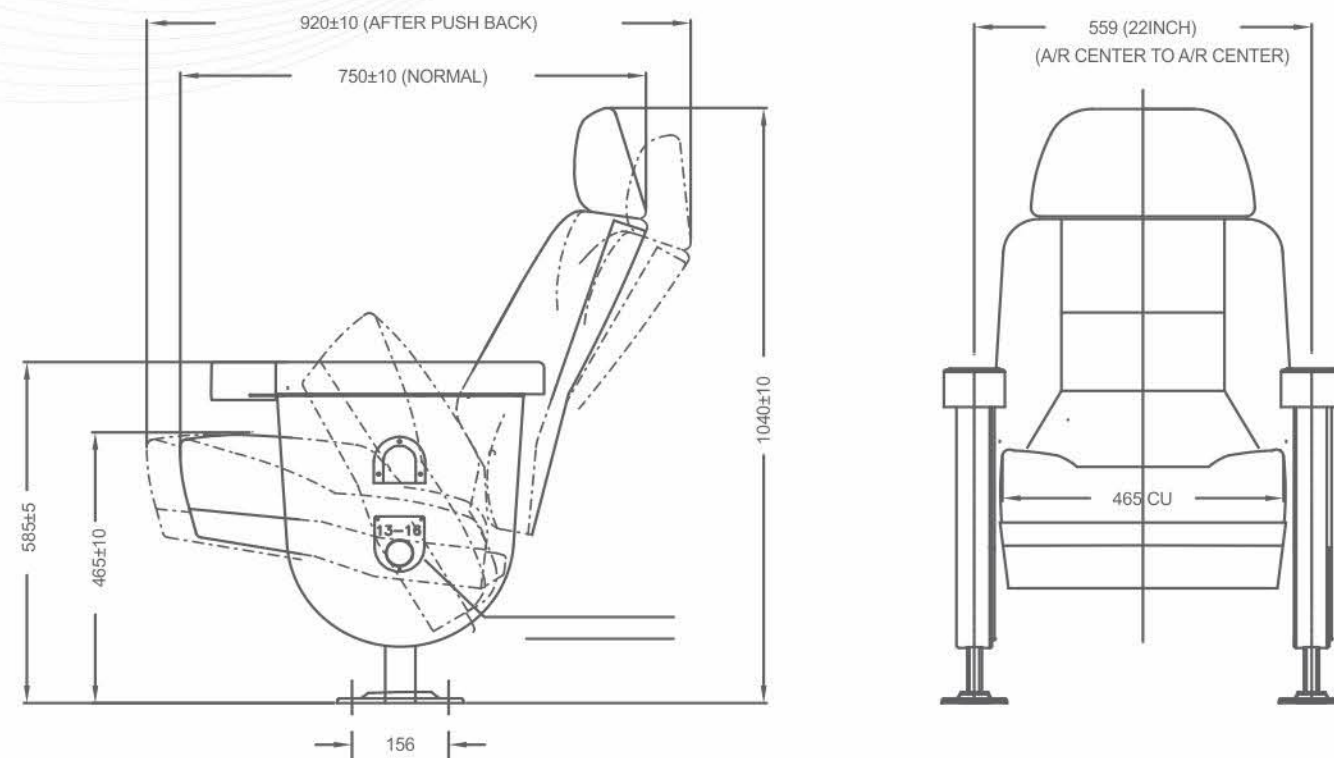

Cine delux

- Push back reclined chair with stylish Headrest
- Auto tip-up cushion.
- PPCP Molded housing for Cushion & Backrest.
- Seat size available from CTC 21" to 24"
- PPCP Arm rest with cup holder with integrated skinned PU or with fabric upholstered.
- Cushion Housing with Acoustical perforation

Designed For
Luxury And Comfort

Mandatory Requirement: Flooring to be of 3" concrete with 1" of IPS

GENERAL FEATURES OF CHAIR

- Sliding mechanism.
- All Exposed metal parts are powder coated.
- Molded PU Foam with Flame Resistant having Density of 50 +- 5
- Chair Structure is made of ERW pipe & sheet metal component.
- Ergonomic design for thigh and backrest support.
- Side Light arrangement on aisle seats.